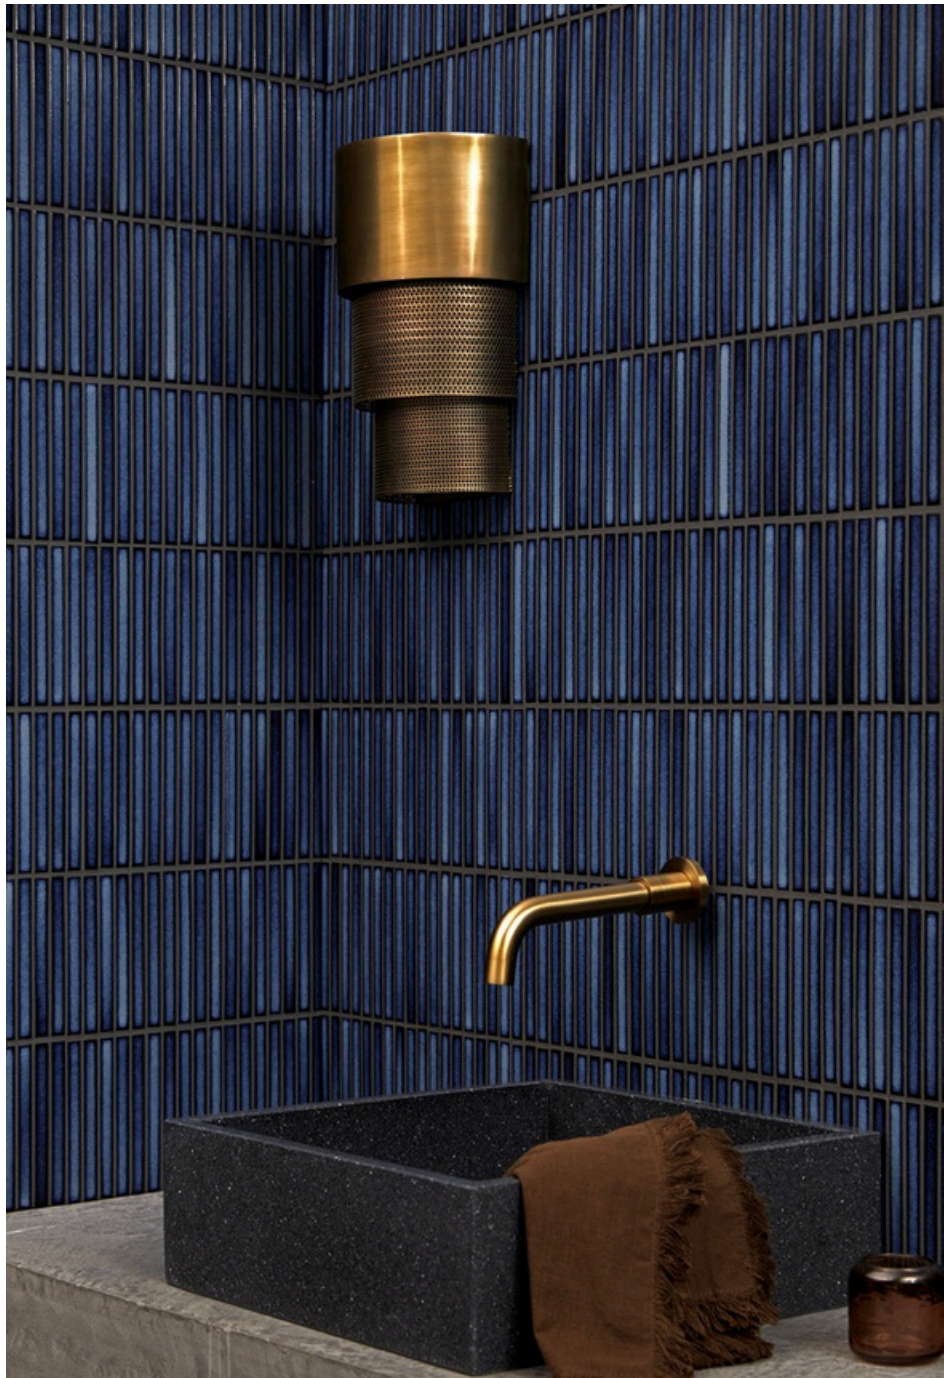

Yubi

7 Colours / 1 Finish / 1 Mosaic

Yubi is a range of finger-like mosaics, blending a contemporary format with retro glazing techniques in seven carefully considered colours. Held in stock for immediate supply—recommended for use on internal walls only.

YUBI PAVONE

YUBI OCEANO

YUBI NUVOLA

Yubi

Technical Data

Product Type: Glazed Porcelain Mosaic (BS EN 14411- Group Bla)
Use: Walls
Product Code: Decop

DIMENSION & SURFACE QUALITY

Technical Characteristics	Industry Standards	Requirement (for nominal size <i>N</i>)		Actual Value
		70mm N<150mm	<i>N</i> 150mm	
Length & width	BS EN ISO 10545-2	± 0.9mm	± 0.60% (max. ±2.0mm)	Conforms
Thickness	BS EN ISO 10545-2	± 0.5mm	± 5% (max. ±0.5mm)	Conforms