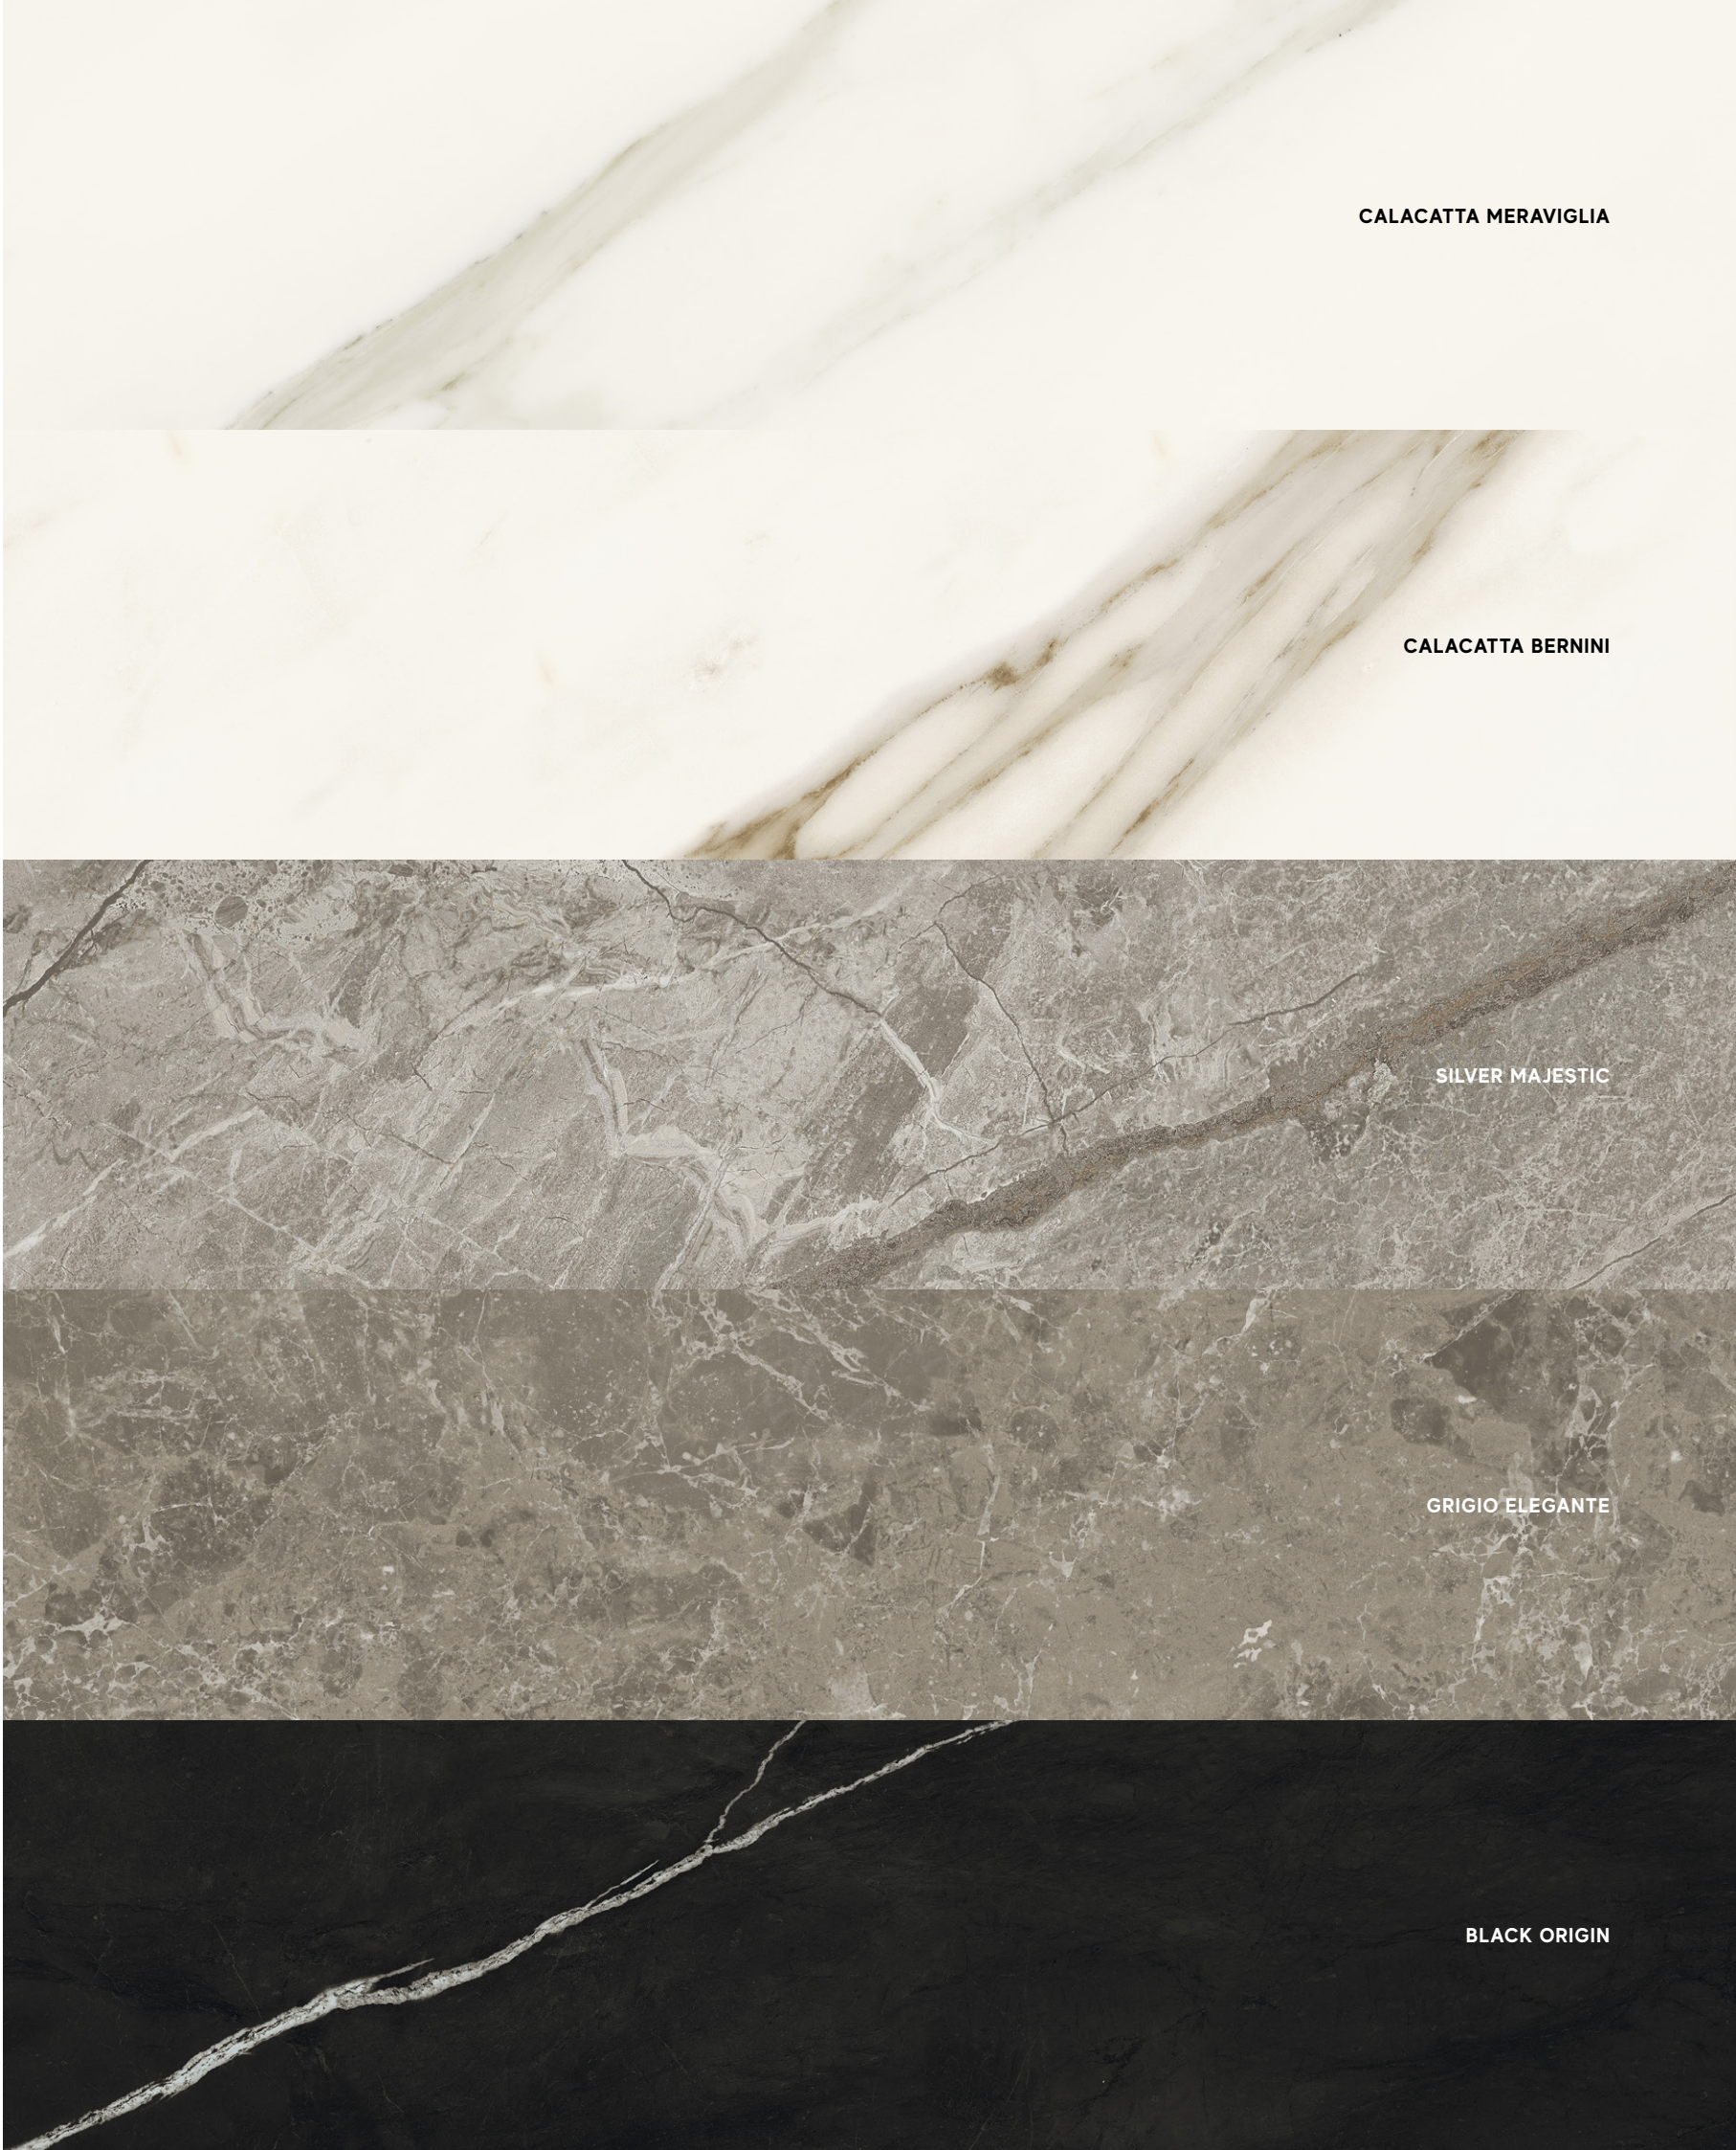

INDEX

INSPIRATION

DIAMOND DECOR
DESIGNED BY
ZAHA HADID
ARCHITECTS

IMAGE
GALLERY

SURFACE
RANGE &
TECHNICAL
SPECS

SAFE CHOICE
COLLECTION RANGE
DIAMOND DECOR
DESIGNED BY
ZAHA HADID ARCHITECTS
SENSITECH TECHNOLOGY
MARVEL WORLD
TECHNICAL SPECIFICATIONS
& CERTIFICATIONS

ENJOY
THE VIDEO

CALACATTA MERAUVIGLIA

CALACATTA BERNINI

SILVER MAJESTIC

GRIGIO ELEGANTE

BLACK ORIGIN