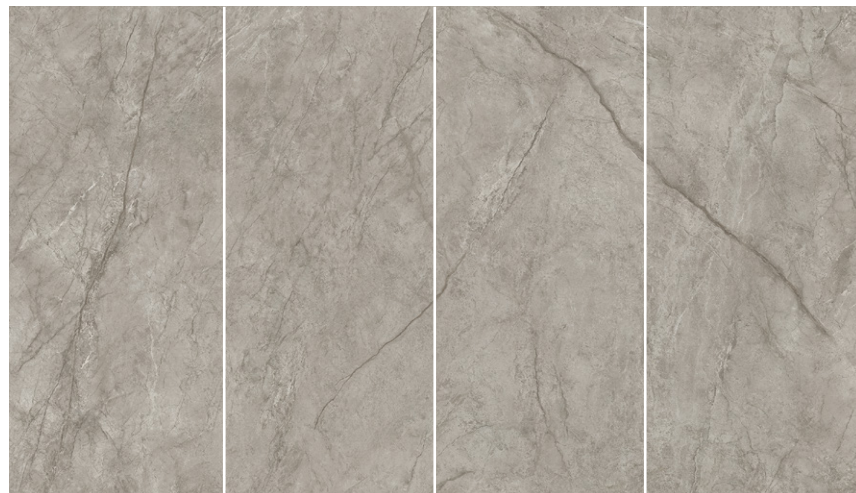

Marvel Meraviglia Silver Majestic ⁽¹⁾ ⁽²⁾
120x278 cm - 47 1/4"x109 1/2"

Kit Endless also available. *