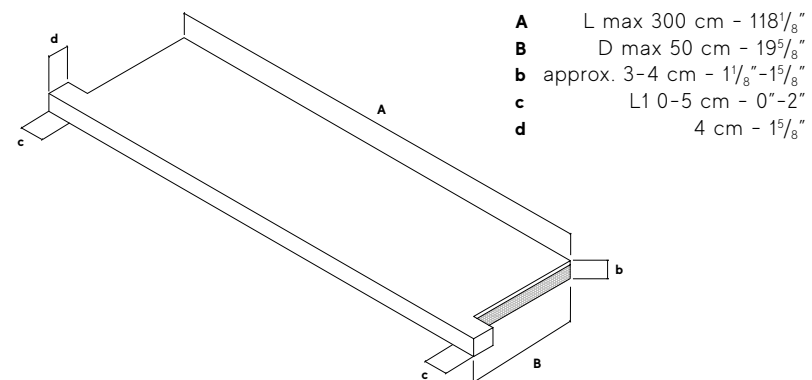

Outdoor trim tiles ± 20 mm

Marvel Round
Sensitech SP * ♦ ♦ ✓
33x120 cm - 13"x47¹/₄"

Marvel Costa Design
Sensitech SP * ✓
33x120 cm - 13"x47¹/₄"

Marvel Elemento L
Sensitech SP * ♦ ♦ ✓
33x120 cm - 13"x47¹/₄"

Marvel Alzata
Sensitech SP * ✓
20x120 cm - 7⁷/₈"x47¹/₄"

Marvel Top
Sensitech SP * ✓
30x120 cm - 11³/₄"x47¹/₄"

* Available in / Disponibile in Calacatta Meraviglia Hammered, Calacatta Bernini Hammered, Grigio Elegante Hammered
✓ These parts are supplied to order / I pezzi sono disponibili su ordinazione
♦ Right-left angular elements are available / Sono disponibili gli elementi angolari dx/sx

Outdoor Porcelain tiles ± 20 mm

Windowsill / Threshold

Davanzale / Soglia

Reinforcement: expanded continuous panel
Rinforzo: pannello continuo espanso

Thermal conductivity of the insulation
Conducibilità termica dell'isolante 0,0323

Insulating and waterproof system
Sistema coibentante e impermeabile

Sensitech

SAFE. SOFT. SMART.

INDOOR & OUTDOOR
CONTINUITY

SOFT TO
THE TOUCH

EXTREMELY
SAFE

HYGIENIC AND EASY TO
CLEAN

LONG-LASTING
QUALITIES