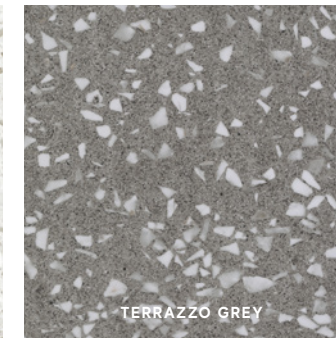

Marvel Gems

Modern Venetian Terrazzo.
A contemporary take on classic Venetian terrazzo.

Contemporary colors.
Available in modern, neutral shades.

Seamless Pairing.
Perfectly matches with Marvel World collections.

DISCOVER MORE

Floor Wall

TERRAZZO WHITE

TERRAZZO GREY

TERRAZZO PEARL

TERRAZZO CREAM

TERRAZZO BLACK

Porcelain Tiles RECTIFIED MONOCALIBER